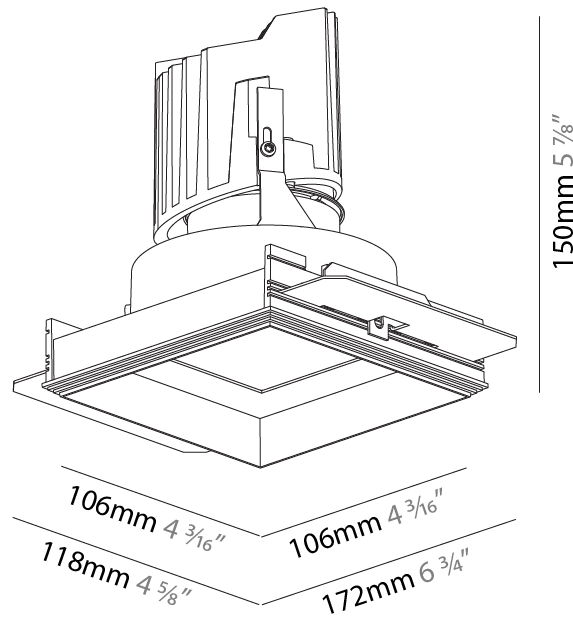

PHYSICAL

Shape: Square
Length (mm): 106
Length (in): 4 ³/₁₆
Width (mm): 106
Width (in): 4 ³/₁₆
Height (mm): 150
Height (in): 5 ⁷/₈
Ceiling Thickness (mm): 10 / 12.5 / 15 / 25
Ceiling Thickness (in): 3/8 or 1/2 or 9/16 or 1
Min. Recessing Depth (mm): 170
Min. Recessing Depth (in): 6 ¹¹/₁₆
Light Distribution: Downlight
Weight (kg): 0.769
Weight (lbs): 1.69
Fixture Finish: SSR / BKV / CWI / CRY / HAB / UFT / ITA / RUA / FTG / MYG / LOD / PUS / FRO / FUP / KIA / POP / BLS / SPG / MEY / GOH / GUM / CHC / COM / ABZ / JAG / OBR / MOS / ROR
Fixture Material: Aluminum Die Cast
Cut-out Measurements: 120mm / 4 3/4" x 120mm / 4 3/4"
Upon Request: Unique Ceiling Thickness

ELECTRICAL

Lamp Type: LED (Zhaga Standard)
Input Wattage (W): 16.5
Total Output Wattage (W): 14.7
Dimming: Dali Dimming
Driver Included: No
Driver Location: Recessed Housing
Driver Type: Constant Current - 120Vac
Driver Class: Class 2
Housing: See Components
Input Voltage (V): 120
Constant Current (MA): 350

LED

Number of LEDs: 1
Max. Delivered Lumen (lm): 770
Nominal Lumen (lm): 1140
CRI: >90 CRI
Lamp Life (hrs): 50000
Upon Request: RGB-W Tunable White Special Color Temperature Special LED

OPTICAL

Reflector: 20 / 40 / 60
Upon Request: Special Beam Angles

RATINGS AND CERTIFICATIONS

Certified By: Certified for North American Standards

IP rating: IP20
Zaneen Company Inc. © 2024, T 1800-388-3382, F 416-247-9319, www.zaneen.com