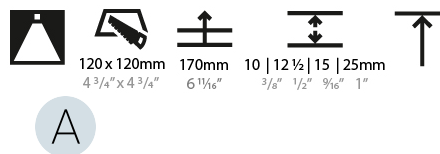

PHYSICAL

Shape: Square
Length (mm): 106
Length (in): 4 ³/₁₆
Width (mm): 106
Width (in): 4 ³/₁₆
Height (mm): 150
Height (in): 5 ⁷/₈
Ceiling Thickness (mm): 10 / 12.5 / 15 / 25
Ceiling Thickness (in): 3/8 or 1/2 or 9/16 or 1
Min. Recessing Depth (mm): 170
Min. Recessing Depth (in): 6 ¹¹/₁₆
Light Distribution: Downlight
Weight (kg): 0.769
Weight (lbs): 1.69
Fixture Finish: SSR / BKV / CWI / CRY / HAB / UFT / ITA / RUA / FTG / MYG / LOD / PUS / FRO / FUP / KIA / POP / BLS / SPG / MEY / GOH / GUM / CHC / COM / ABZ / JAG / OBR / MOS / ROR
Fixture Material: Aluminum Die Cast
Cut-out Measurements: 120mm / 4 3/4" x 120mm / 4 3/4"
Upon Request: Unique Ceiling Thickness

ELECTRICAL

Lamp Type: LED (Zhaga Standard)
Input Wattage (W): 16.5
Total Output Wattage (W): 14.7
Dimming: Dali Dimming
Driver Included: No
Driver Location: Recessed Housing
Driver Type: Constant Current - 120Vac
Driver Class: Class 2
Housing: See Components
Input Voltage (V): 120
Constant Current (MA): 350

LED

Number of LEDs: 1
Max. Delivered Lumen (lm): 770
Nominal Lumen (lm): 1140
CRI: >90 CRI
Lamp Life (hrs): 50000
Upon Request: RGB-W Tunable White Special Color Temperature Special LED

OPTICAL

Reflector: 20 / 40 / 60
Upon Request: Special Beam Angles

RATINGS AND CERTIFICATIONS

Certified By: Certified for North American Standards

IP rating: IP20
Zaneen Company Inc. © 2024, T 1800-388-3382, F 416-247-9319, www.zaneen.com